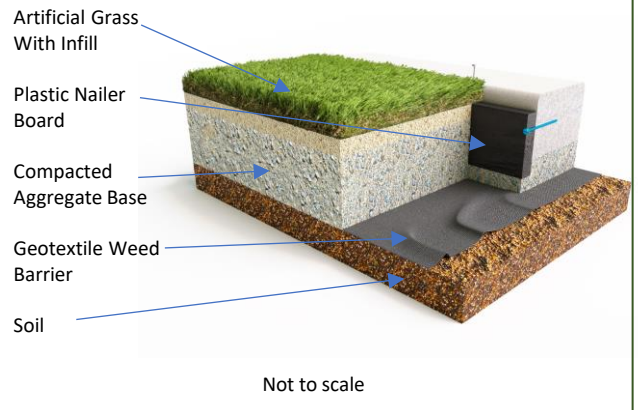

INSTALLATION DETAIL

RECOMMENDED USES

Lawns

Pets

Pool Surrounds

Golf