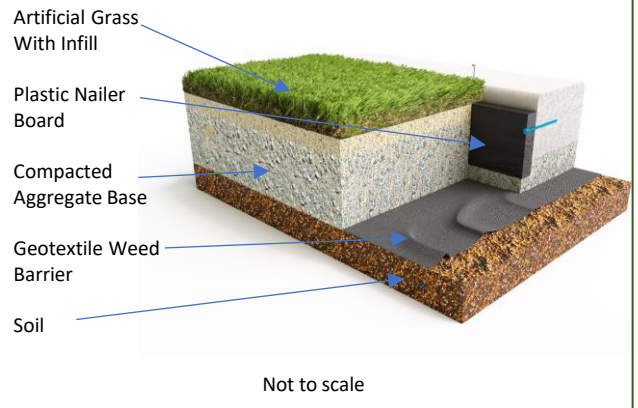

INSTALLATION DETAIL